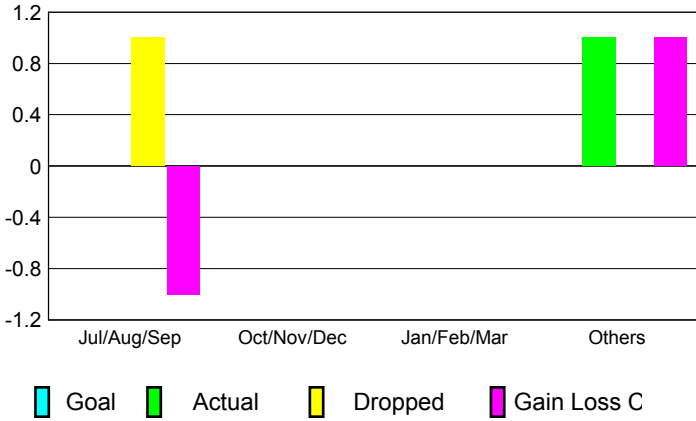

GMT: **Ricardo Shoiti Komatsu**

Location: **BRAZIL**

GMT CA: **3**

CLUBS

Month	New Club Goal	Actual New Clubs	Actual Dropped Clubs	Gain/Loss of Clubs
2012-2013				
Jul/Aug/Sep		0	1	-1
Oct/Nov/Dec		0	0	0
Jan/Feb/Mar		0	0	0
Apr/May/Jun		1	0	1
Totals		1	1	0

Club Results 2012-2013

Goal, New, Dropped, Gain/Loss

MEMBERSHIP

Month	Net Memb Goal	Actual New Memb	Actual Dropped Memb	Gain/Loss of Memb
2012-2013				
Jul/Aug/Sep		30	68	-38
Oct/Nov/Dec		39	66	-27
Jan/Feb/Mar		15	40	-25
Apr/May/Jun		232	58	174
Totals		316	232	84