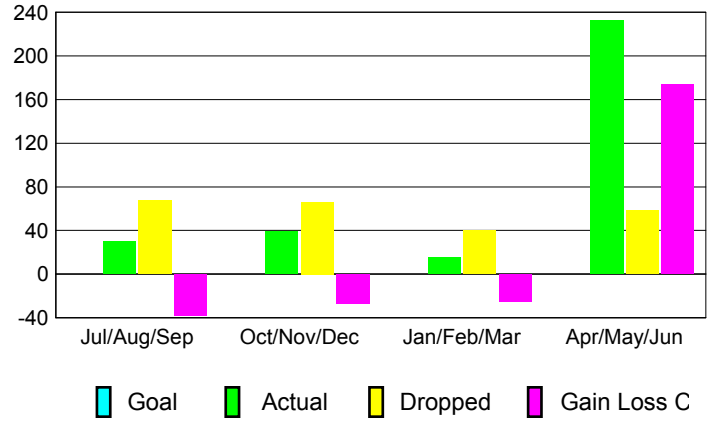

GMT: **Ricardo Shoiti Komatsu**

Location: **BRAZIL**

GMT CA: **3**

CLUBS

Month	New Club Goal	Actual New Clubs	Actual Dropped Clubs	Gain/Loss of Clubs
2012-2013				
Jul/Aug/Sep		0	1	-1
Oct/Nov/Dec		0	0	0
Jan/Feb/Mar		0	0	0
Apr/May/Jun		1	0	1
Totals		1	1	0

Club Results 2012-2013

Goal, New, Dropped, Gain/Loss

MEMBERSHIP

Month	Net Memb Goal	Actual New Memb	Actual Dropped Memb	Gain/Loss of Memb
2012-2013				
Jul/Aug/Sep		30	68	-38
Oct/Nov/Dec		39	66	-27
Jan/Feb/Mar		15	40	-25
Apr/May/Jun		232	58	174
Totals		316	232	84

Membership Results 2012-2013

Goal, New, Dropped, Gain/Loss

YTD Status Quo Clubs 2012-2013

Status Quo Clubs Compared to Status Quo Members

Gender Comparison 2012-2013

Club Gain/Loss 2012-2013

Membership Gain/Loss 2012-2013